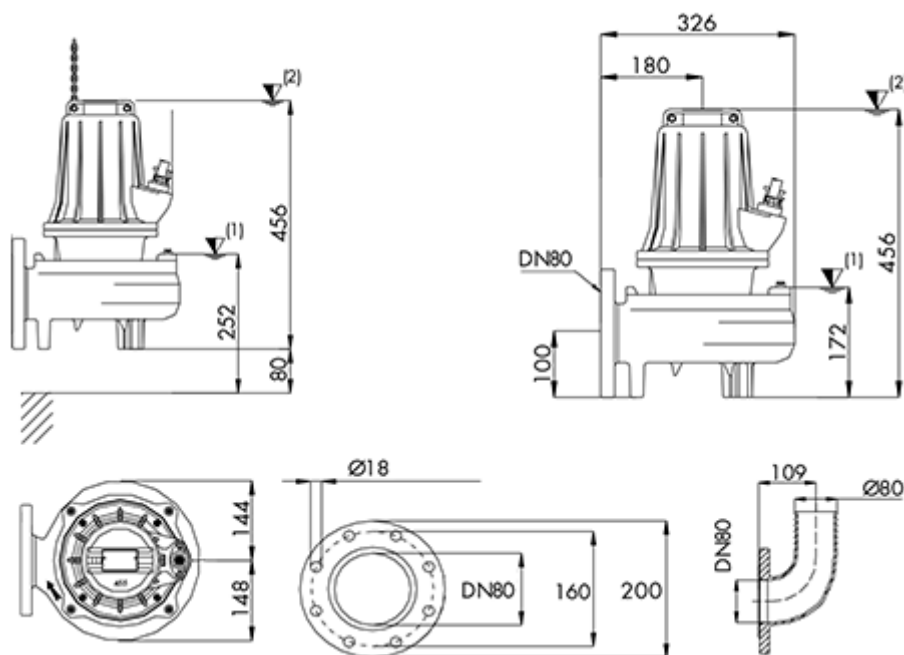

Data Sheet

Article number: 71644011000802

Description: Dreno sewage pump Serie VM 80/4/125 C341G
1,1 1x230V 50HZ discharge DN80, with float

Measures

Version = Type VMG-VTG 80/4/125 C.342 Type VMG-VTG 80/4/125 C.342 med ekstern float